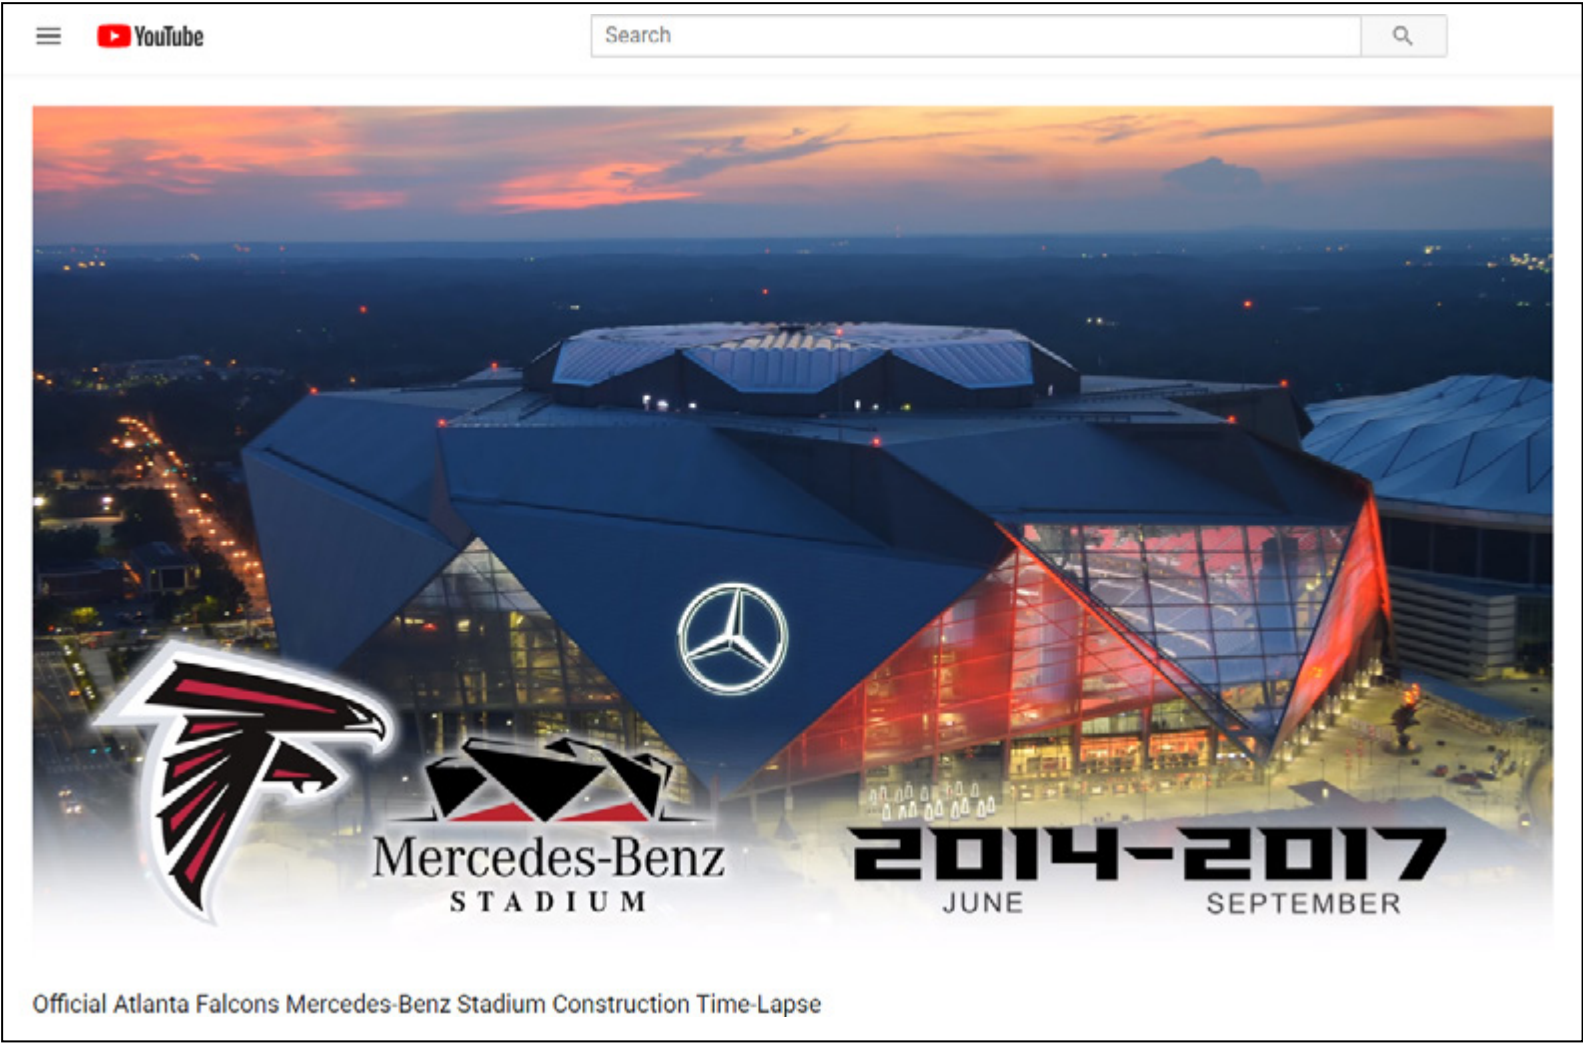

Watch Super Bowl Stadium's Construction In Less Than 2 Minutes

By Simpsonville, SC Patch • January 31, 2019

ATLANTA -- With the eyes of the world squarely fixed on Atlanta for Super Bowl LIII, [EarthCam](#) is sharing its construction time-lapsed video of Mercedes-Benz Stadium, home of this Sunday's game. The video showcases 39 months of progress with high-definition imagery and daily 900 megapixel panoramas. Viewers can see the entire construction process from start to opening day in less than 2 minutes. EarthCam construction cameras were onsite from June 2014 to September 2017 to document the stadium project. Mercedes-Benz Stadium, which seats up to 71,000 people, opened in August 2017 and is only one of five NFL stadiums with a retractable roof. It is home to the NFL's Atlanta Falcons and 2018 MLS Cup.