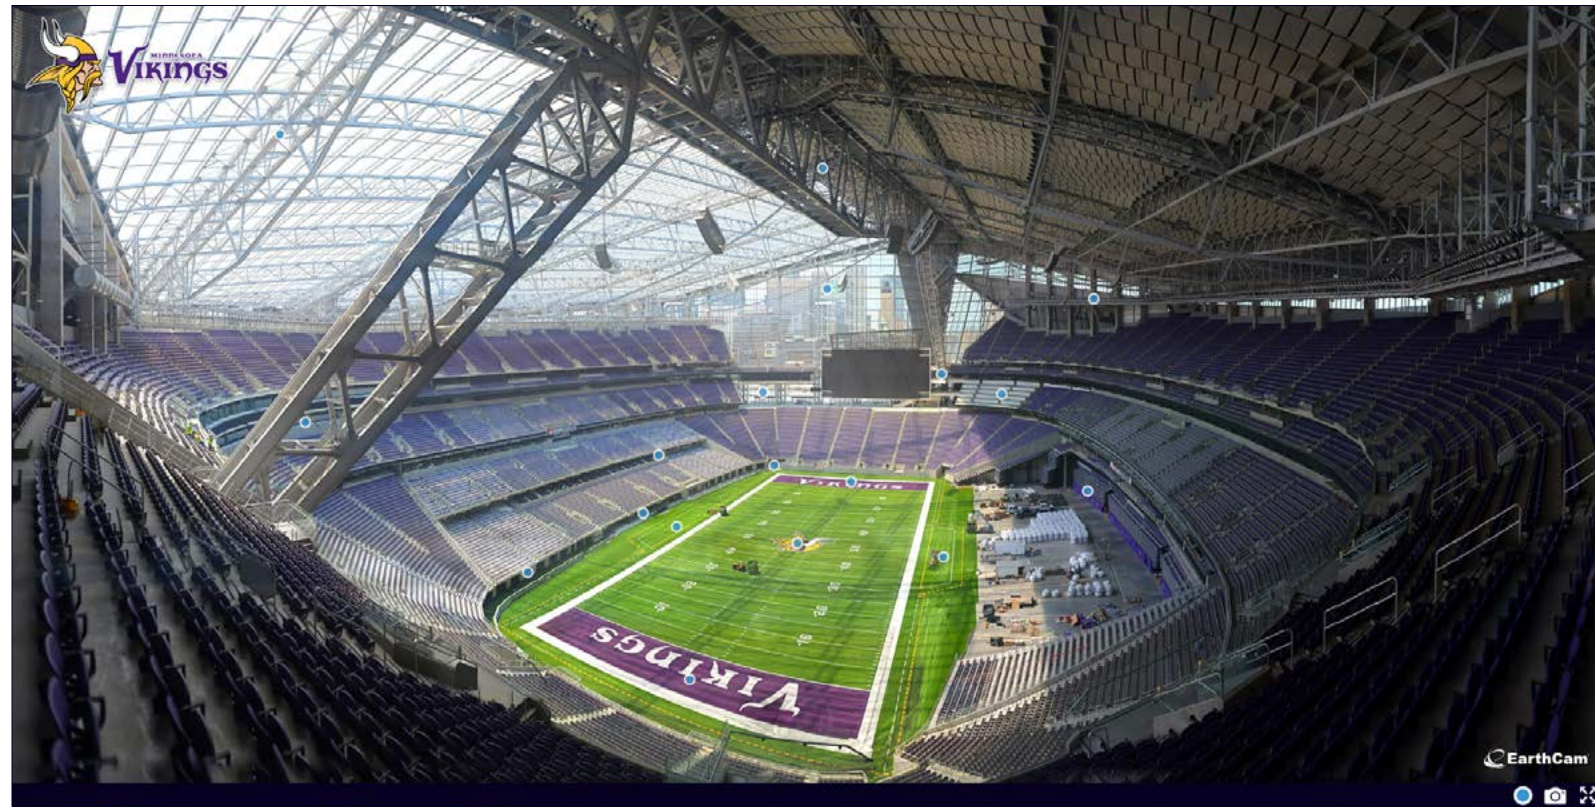

The Palm Beach Proper

EarthCam releases world's largest panorama of Vikings' new stadium

ThePalmBeachProper - August 28, 2016 - PALM BEACH, SPORTS

There are several places in the stadium highlighted by [EarthCam](#) called "hotspots," but a user can zoom in on all parts of the stadium to see up-close details of the entire stadium's interior.