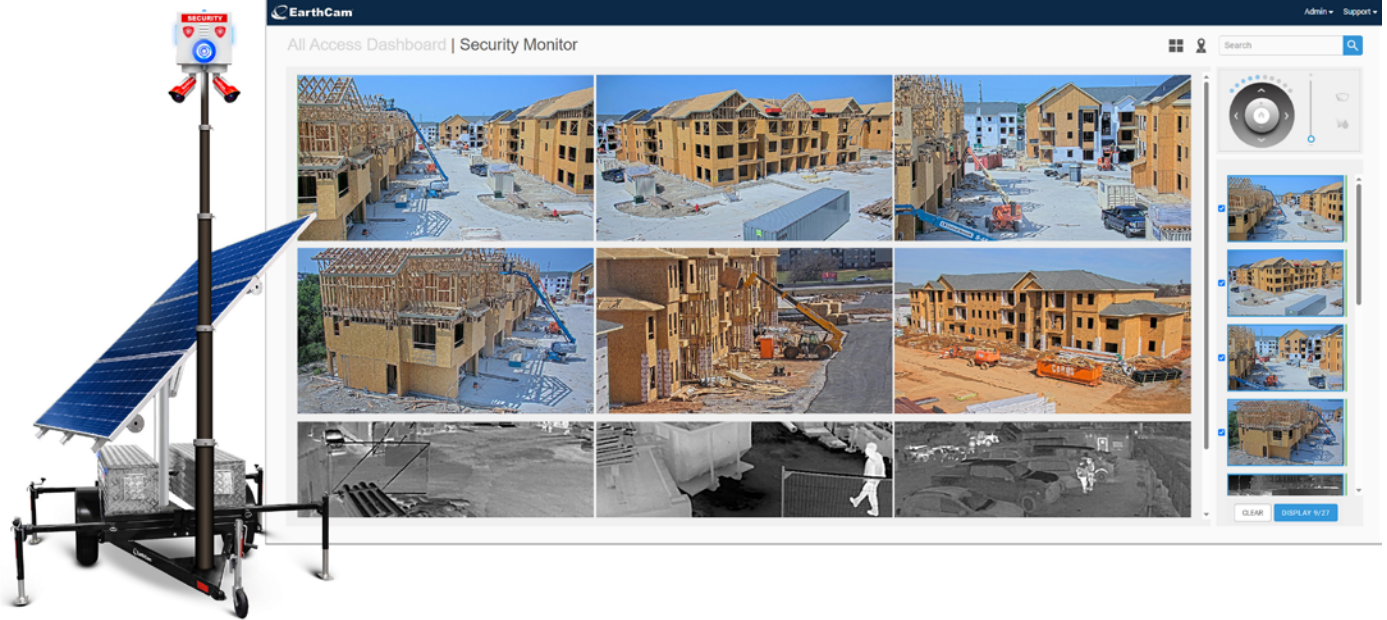

## EarthCam Unveils Command Watch24, Elevating Security for Construction Jobsites

By Parul Dubey, November 20, 2025

EarthCam, a leading provider of construction camera technology and services, today announced the launch of [Command Watch24](#), an enhanced central station monitoring service designed to strengthen perimeter protection for worksites and deliver precise intrusion detection.

EarthCam has significantly increased the accuracy of trespass alerts by leveraging its expertise in AI machine learning. Advanced object classification and feature extraction techniques enable faster, more dependable detections, improving the company's ability to provide continuous protection for active construction projects. Professional agents use video verification to validate alerts and dispatch law enforcement 24/7.

"The launch of EarthCam Command Watch24 delivers a stronger, more advanced central station monitoring service with highly accurate detections and rapid alert response," said Brian Cury, CEO and founder of EarthCam. "This new brand reinforces our commitment to jobsite security by providing innovative video surveillance services for our customers."

Command Watch24 combines advanced detection capabilities with EarthCam's broad portfolio of video surveillance offerings to support safer worksites and more reliable perimeter awareness. Construction professionals already using EarthCam products and services can begin leveraging EarthCam Command Watch24 for a complete end-to-end jobsite solution.