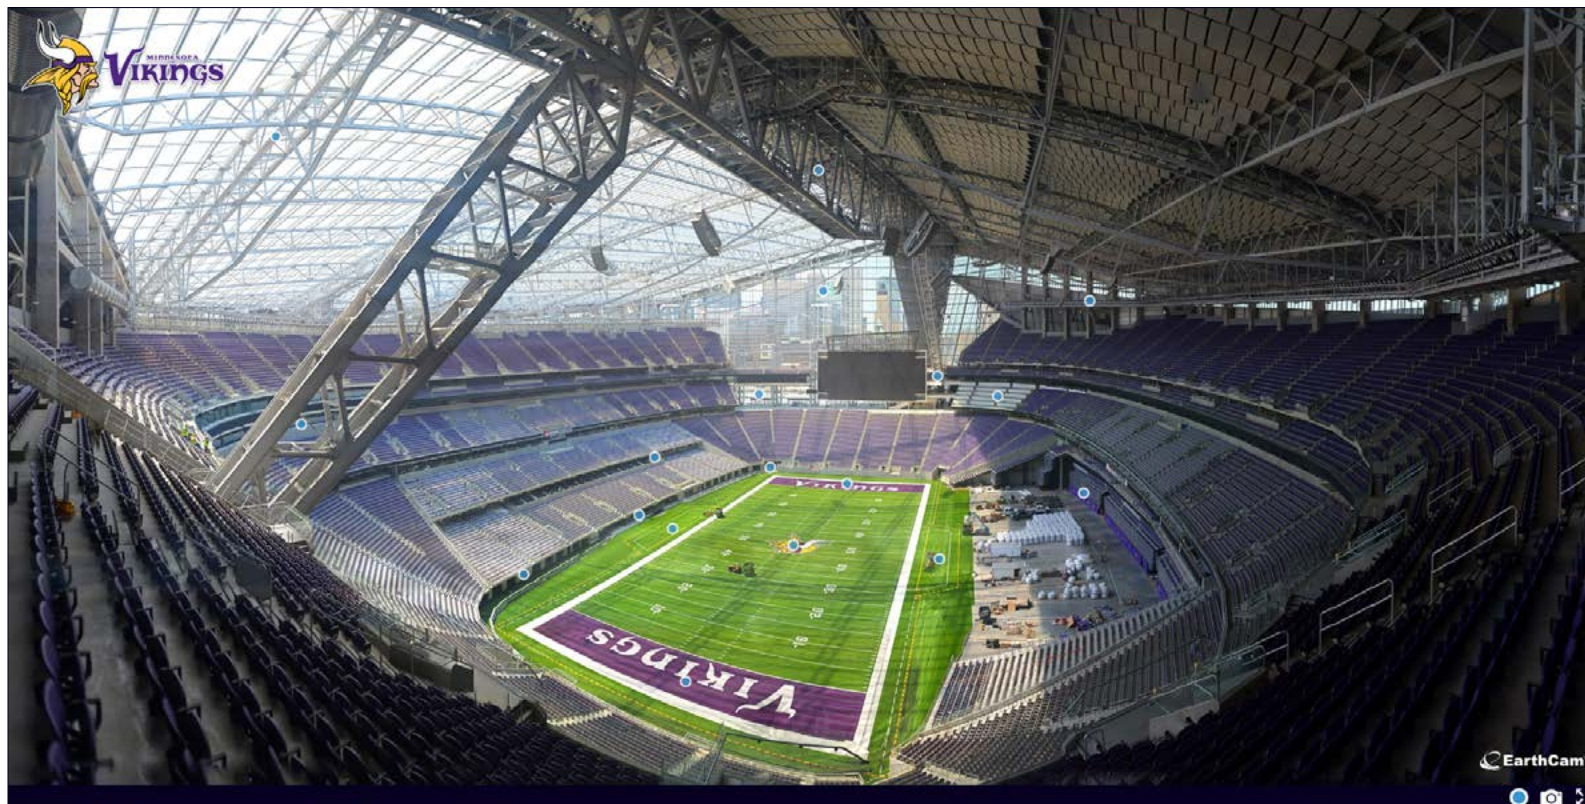

EarthCam releases world's largest panorama of Vikings' new stadium

Posted: Aug 28, 2016 1:32 PM EST

Updated: Aug 28, 2016 1:34 PM EST

By Brian Tynes

A 16 billion-pixel image of the Minnesota Vikings' new stadium was released by EarthCam. (Source: Courtesy of EarthCam)

(RNN) - Just in time for football season, [EarthCam](#) released a 16 billion-pixel image of the Minnesota Vikings' new stadium.

The 16 gigapixel image of the recently complete U.S. Bank Stadium is the world's largest panoramic picture of an NFL stadium, according to EarthCam.

The image consists of more than 1,100 individual images.

There are several places in the stadium highlighted by EarthCam called "hotspots," but a user can zoom in on all parts of the stadium to see up-close details of the entire stadium's interior.

EarthCam has been documenting the stadium's construction since 2013 and operates a live stream of the stadium's exterior.

It will also be releasing a time-lapse of the stadium's construction soon.

The image's release coincides with the Vikings' first game in the new digs. They hosted the San Diego Chargers in their third preseason game Sunday.

The first regular season game in the stadium will be a primetime contest Sept. 18 against the NFC North rival Green Bay Packers.