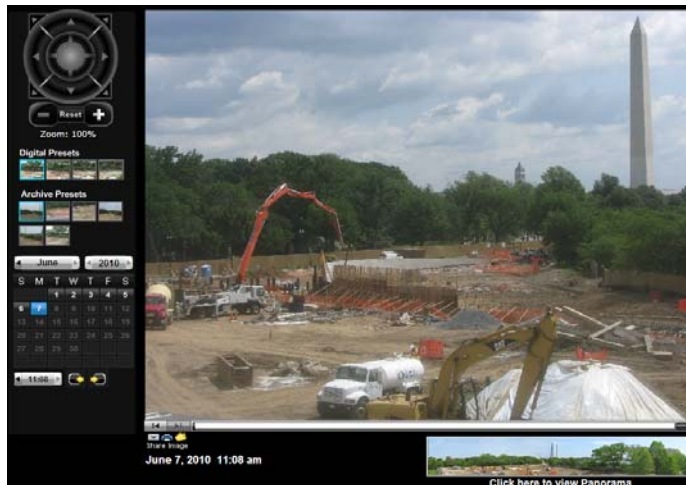

MLK Memorial in DC will take shape live on Webcam June 5, 2010

WASHINGTON (AP) - The memorial slated for the National Mall in Washington honoring Martin Luther King Jr. will slowly take shape in view of anyone in the world.

The group building the memorial launched an "MLK Construction Cam" online this week to show progress on the $120 million project.

So far, a large plot of land along the Tidal Basin has been cleared. It will take months to drive 340 concrete piles into the ground to support the granite memorial plaza and a towering statue of King.

The 28-foot central sculptures will arrive in pieces from China, where they were created. Sculptor Lei Yixin is scheduled to assemble the pieces this fall.

Organizers aim to complete the project in 2011. They have raised $107 million of the $120 million needed for the memorial.

MLK Construction Cam: <http://www.mlkmemorial.org/earthcam>

Article also available in:

wtop