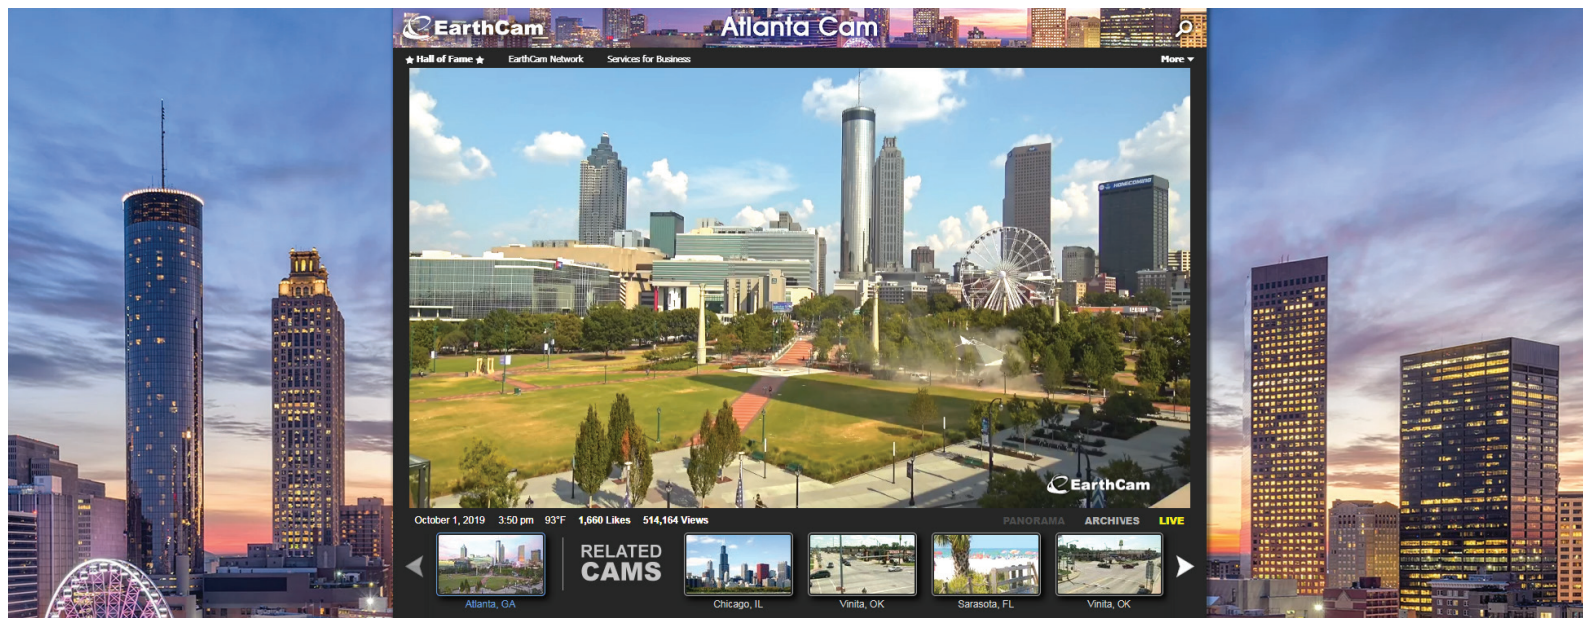

## EarthCam Launches 4K Live Webcam Views Of Atlanta City Skyline

The camera features live streaming views of downtown Atlanta from the Chick-fil-A College Football Hall of Fame.

By Tim Darnell, Patch Staff • July 16, 2019

ATLANTA — [EarthCam](#) has added Atlanta to its live webcam network with new 4K streaming views from downtown. Located at The Chick-fil-A College Football Hall of Fame, EarthCam's newest webcam showcases vistas of the city and surrounding area. The hall is located on Marietta Street in the heart of downtown Atlanta, next to the Georgia World Congress and across from Centennial Olympic Park. It features team exhibits, historical artifacts, a three-story helmet wall and more.

"We're excited to partner with EarthCam to offer a bird's-eye view of events in the vibrant downtown Atlanta area while increasing awareness for our attraction," said Dennis Adamovich, CEO of the Chick-fil-A College Football Hall of Fame. "We hope fans will view the live feed of Centennial Olympic Park and the downtown Atlanta skyline and visit the Hall, our can't-miss, interactive fan experience."

Check out [Atlanta's Earthcam](#).

The Webby Award winning company hosts many trafficked tourism cams, with views of locations and landmarks such as Times Square, World Trade Center, Statue of Liberty, Miami Beach, Bourbon Street, Temple Bar in Dublin, CN Tower, Atlantis the Palm Dubai and Abbey Road Crossing in London.